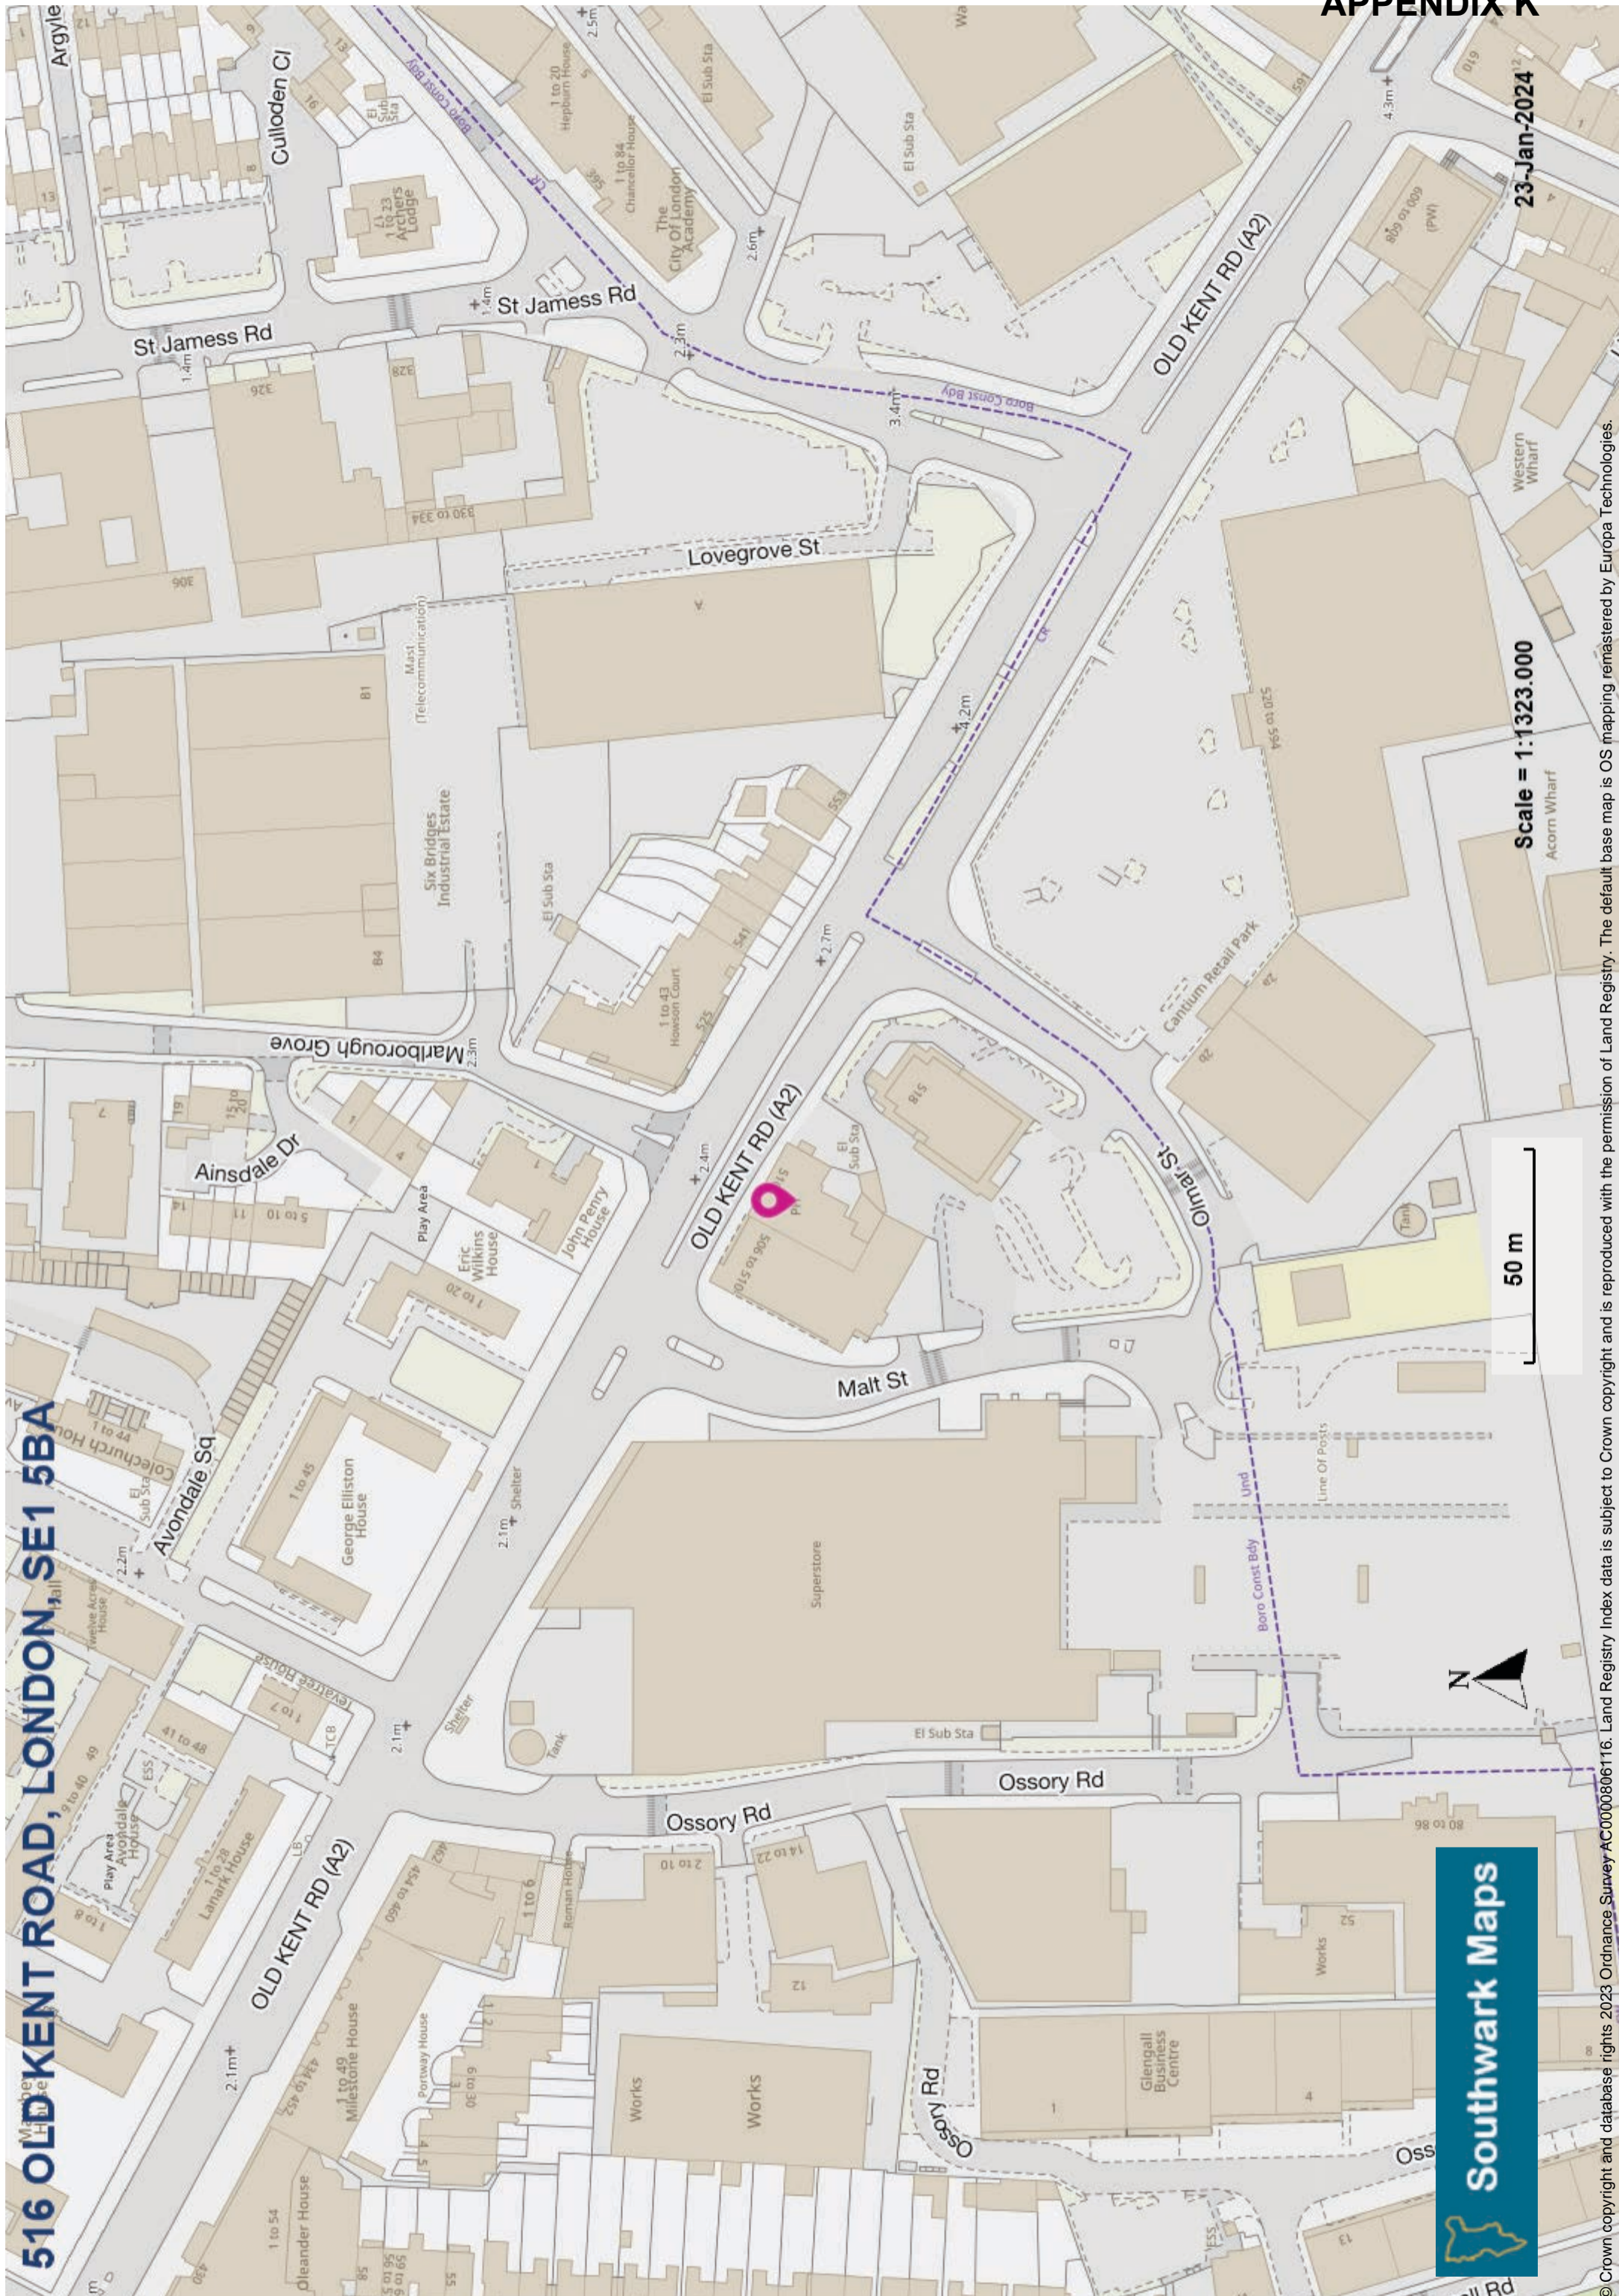

516 OLD KENT ROAD, LONDON, SE1 5BA

Scale = 1:1323.000

50 m